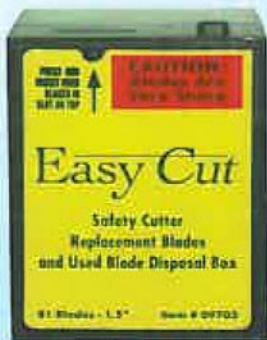

# Easy Cut

**EASY TO USE  
SAFETY  
BOX CUTTERS**

Easy Cut™  
3000

Easy Cut™  
2000

Easy Cut™  
1000

POCKET CUTTER

- **Reduced Product Damage**
- **Reduced Accidents**
- **Improved Ergonomics**
- **Increased Productivity**

# Easy Cut™

1000, 2000, 3000 Blades

**Easy Cut 1000, 2000  
81 Blades**

**Easy Cut 1000  
10 Pack**

**Easy Cut 3000  
60 Blades**

**The Ultimate Evolution of the Box Cutter!**

***Stop Mistakes From Becoming Accidents!  
Be More Productive on the Job!  
Promote Safety in the Workplace!  
The Precise Box Cutter!***