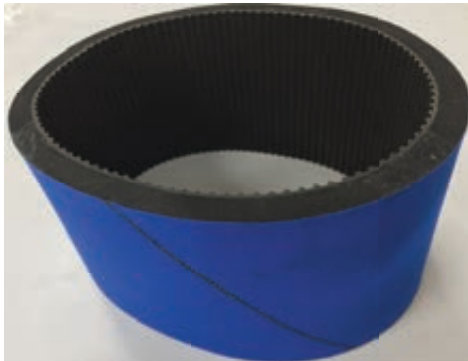

Special Polyurethane Belts with special requirements from clients

Special Belts: L Size timing belt attached with sponge on the outside.

Special Belts: T10 timing belt attached with Tenax on the outside.

Pausean not only offers the usual ranges of belts but also provides special and unique belts that caters to a wide range of application.

Our Products and services

- Classic V-belts (A, B, C, D, M, K, Z)
- High performance V-Belts (SPA, SPB, SPC, SPZ)
- High Duty V-Belts (XPZ, XPA, XPB, XPC)
- Timing Belts (XL, MXL, L, H, XH, XXH, T2.5, T5, T10, T20, AT5, AT10, 3M, 5M, 8M, 14M)
- Double teeth timing belts (D5M, D8M, D14M, DT5, ST10, DS8M, DXL, DL, DH)
- Ribbed belts (PH, PJ, PK, PL, PM)
- Double section V-Belts (AA, BB, CC)
- Polyflex banded
- Polyurethane Cogged Belt
- Round Belts
- Canvas Belt
- Conveyor Belts
- Tools and service kit
- Cutting Machine