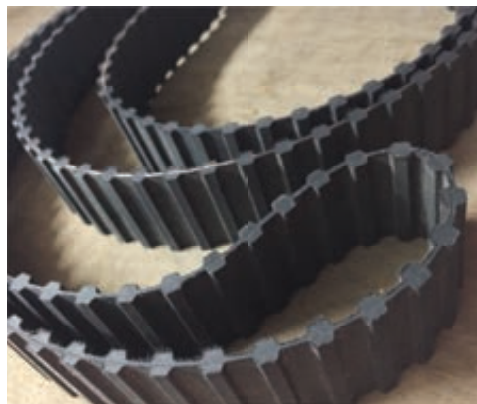

Pausean not only offers the usual ranges of belts but also provides special and unique belts that caters to a wide range of application.

Our Products and services

- Classic V-belts (A, B, C, D, M, K, Z)
- High performance V-Belts (SPA, SPB, SPC, SPZ)
- High Duty V-Belts (XPZ, XPA, XPB, XPC)
- Timing Belts (XL, MXL, L, H, XH, XXH, T2.5, T5, T10, T20, AT5, AT10, 3M, 5M, 8M, 14M)
- Double teeth timing belts (D5M, D8M, D14M, DT5, ST10, DS8M, DXL, DL, DH)
- Ribbed belts (PH, PJ, PK, PL, PM)
- Double section V-Belts (AA, BB, CC)
- Polyflex banded
- Polyurethane Cogged Belt
- Round Belts
- Canvas Belt
- Conveyor Belts
- Tools and service kit
- Cutting Machine

1. Attachment of sponge (according to hardness)
2. Vulcanize Tenax
3. Attachment of Linatex
4. Attachment of Teflon, PVC and Polyurethane
5. Attachment of cleat/tug for various application.

Since 1963, Pausean is a one-stop belting company for all belting products! Pausean has 54 years of experience!