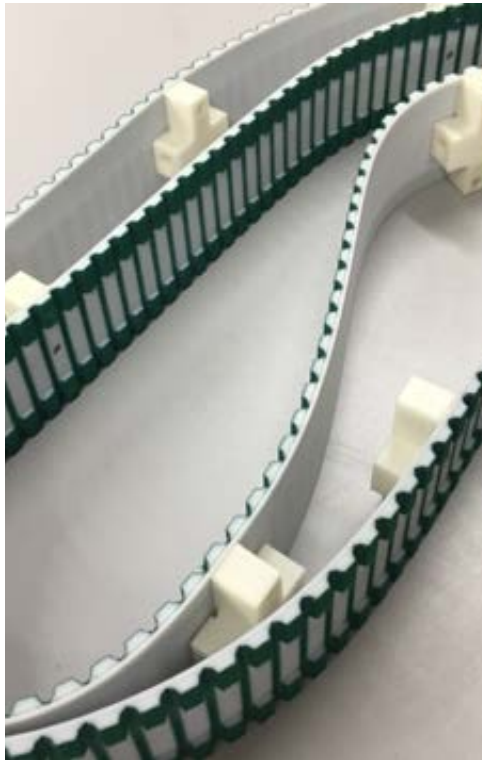

Specially made Belts

Pausean is able to offer specially made belts that are able to cater to the special needs of different industry.

Pausean offers the following special belts:

1. Attachment of sponge (according to hardness)
2. Vulcanize Tenax
3. Attachment of Linatex
4. Attachment of Teflon, PVC and Polyurethane
5. Attachment of cleat/tug for various application.